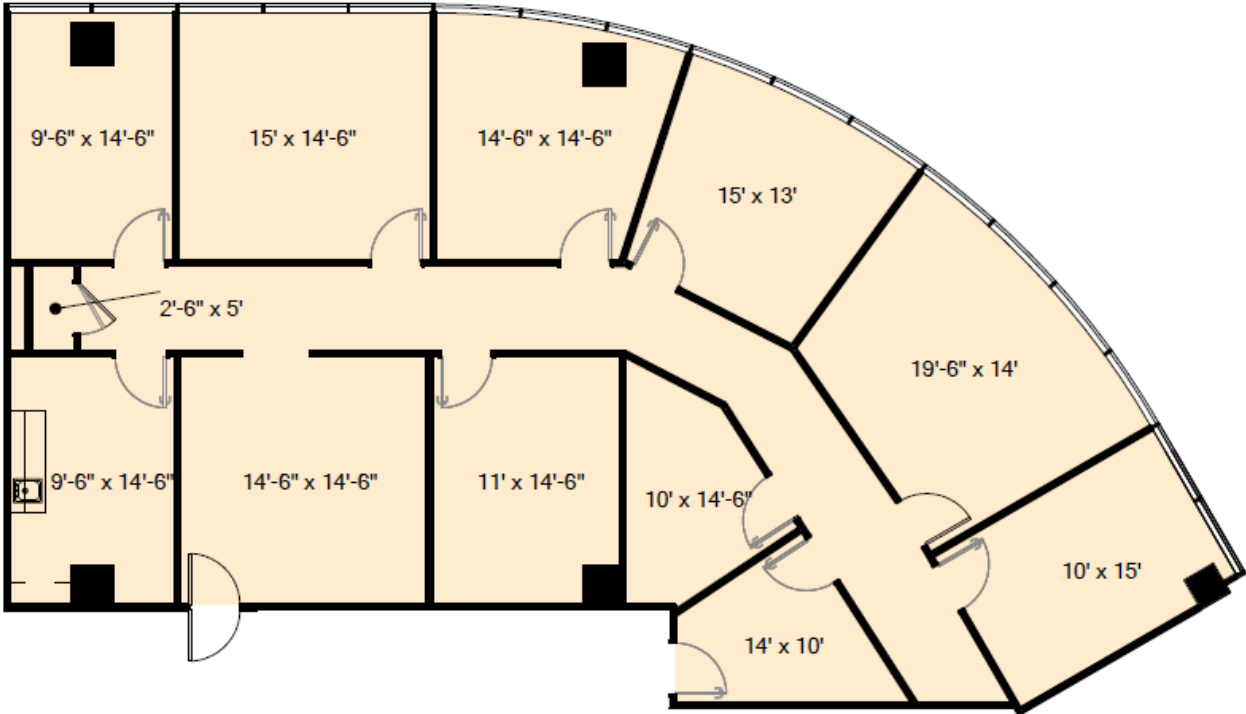

3333 LEE PARKWAY

SUITE 465 & 468
2,841 RSF

[CLICK HERE FOR VIRTUAL TOUR](#)

3333 LEE PARKWAY
DALLAS, TX 75219
3333LEEPARKWAY.COM

Granite
www.graniteprop.com