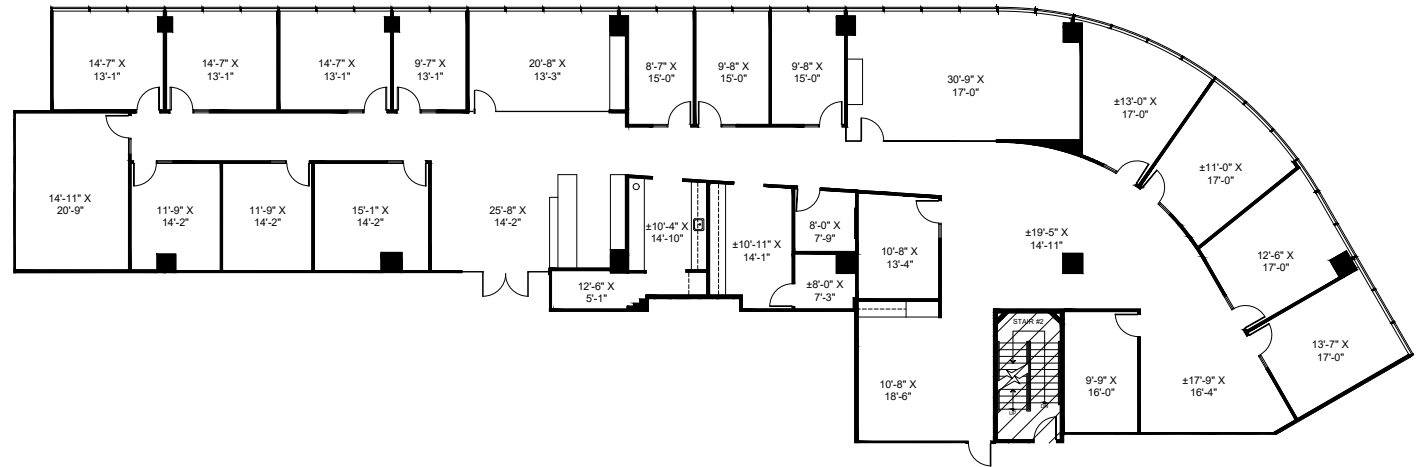

3333 LEE PARKWAY

SUITE 750

8,471 RSF

BUILDING VIRTUAL TOUR

3333 LEE PARKWAY
DALLAS, TX 75219

3333LEEPARKWAY.COM

Granite

www.graniteprop.com