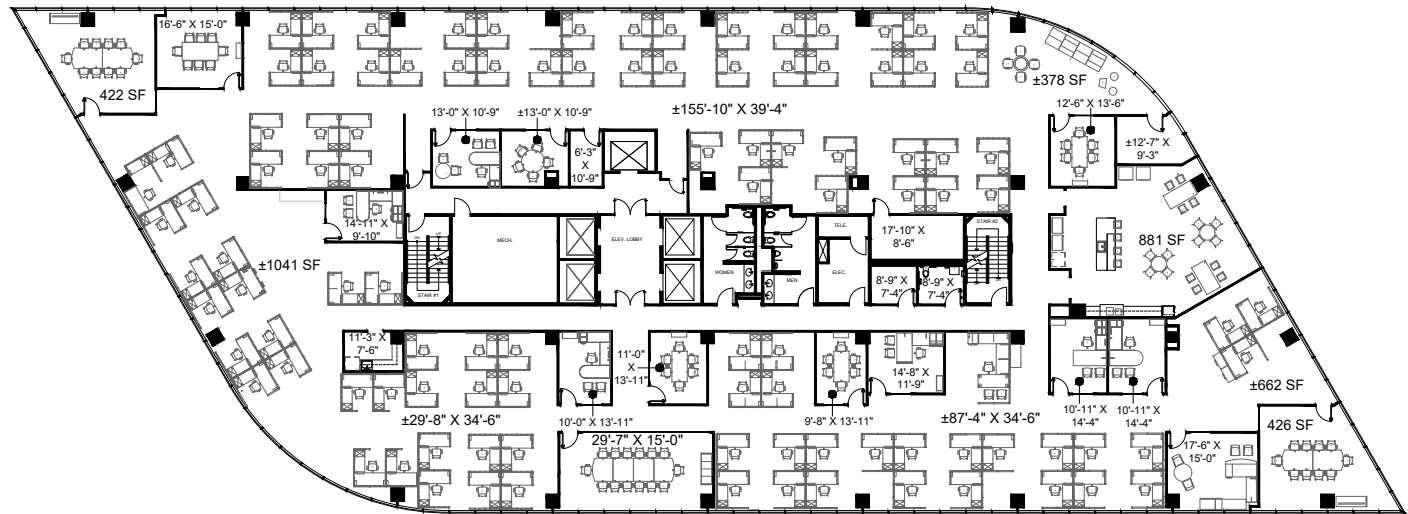

3333 LEE PARKWAY

SUITE 1000

21,330 RSF

[VIRTUAL TOUR](#)

3333 LEE PARKWAY
DALLAS, TX 75219

3333LEEPARKWAY.COM

Granite

www.graniteprop.com