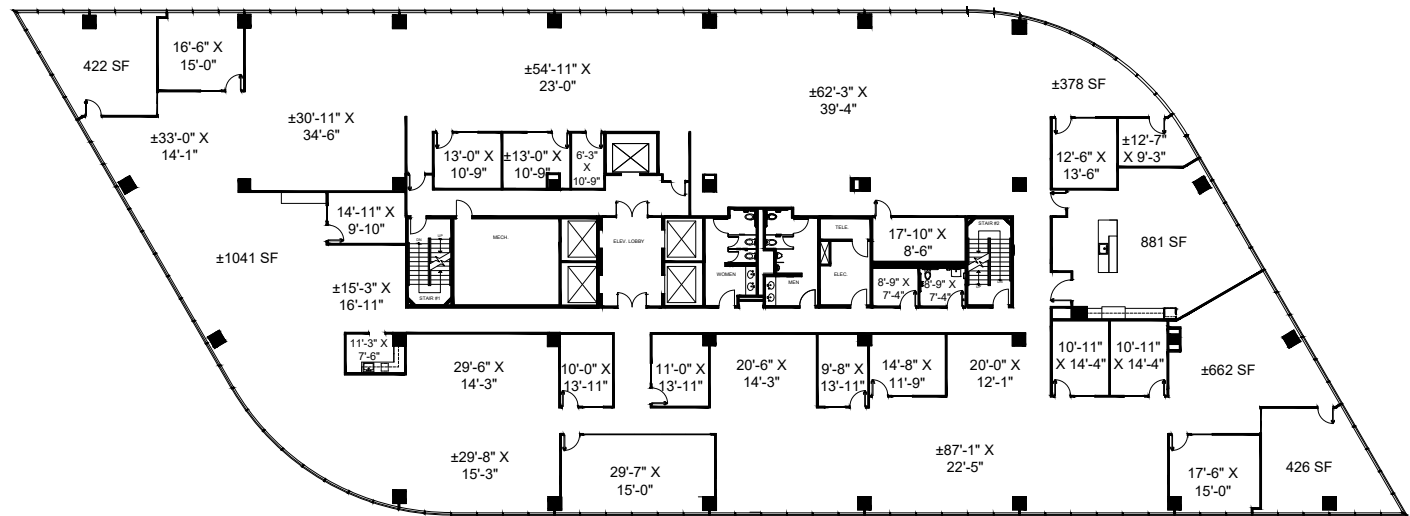

3333 LEE PARKWAY

SUITE 1000

21,330 RSF

Granite
T Q]] Q d ' e i * (% # ,
Granite Prop .COM

Granite
www.graniteprop.com