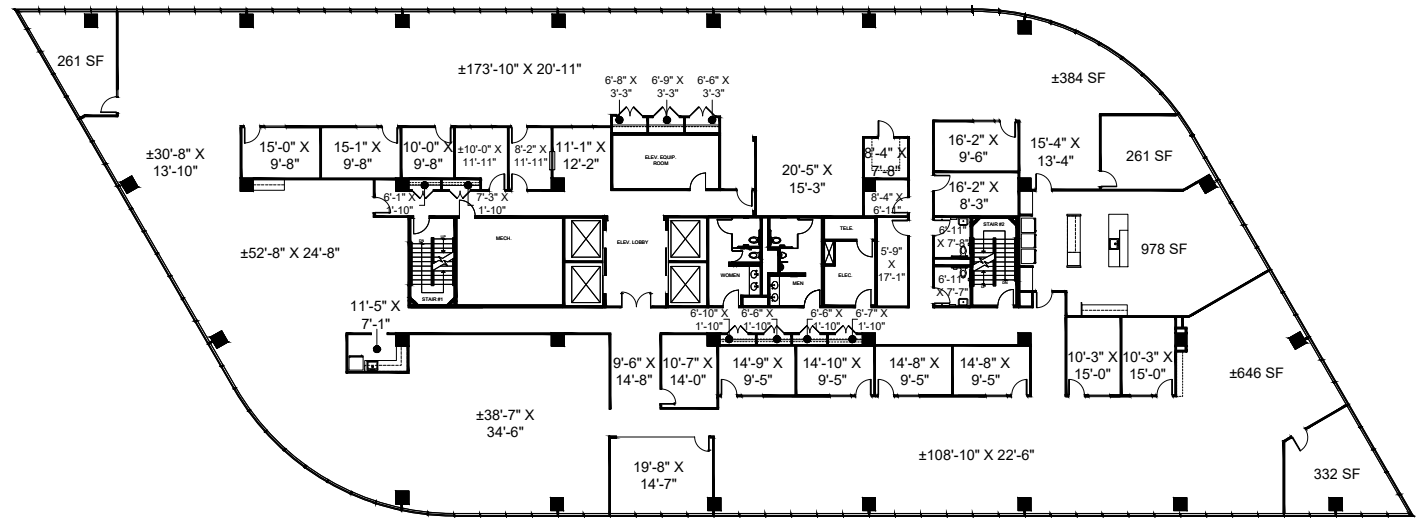

3333 LEE PARKWAY

SUITE 900

21,162 RSF

3333 LEE PARKWAY
DALLAS, TX 75219
3333LEEPARKWAY.COM

Granite
www.graniteprop.com