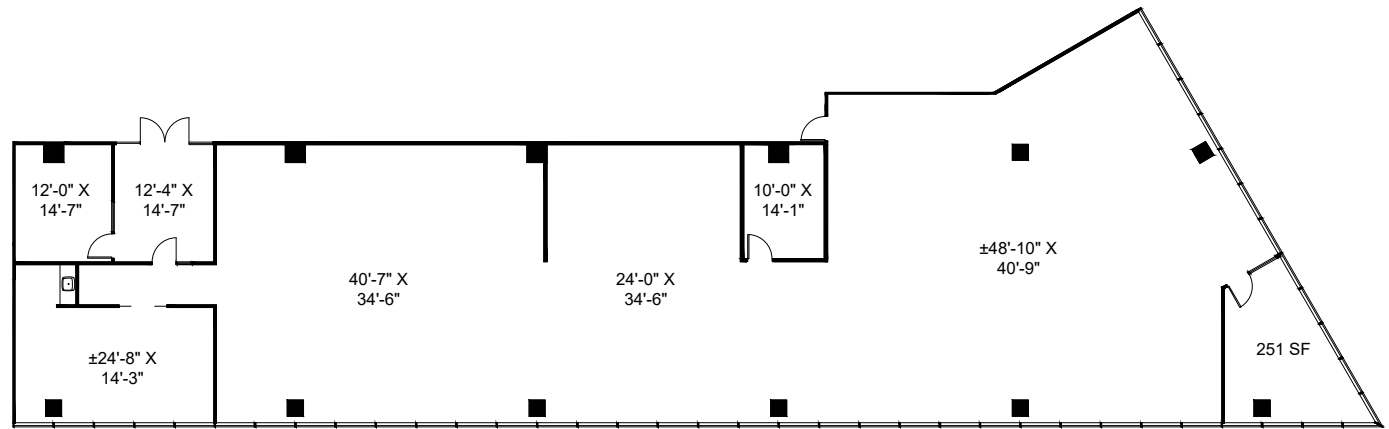

3333 LEE PARKWAY

SUITE 700
7,163 RSF

3333 LEE PARKWAY
DALLAS, TX 75219
3333LEEPARKWAY.COM

Granite
www.graniteprop.com