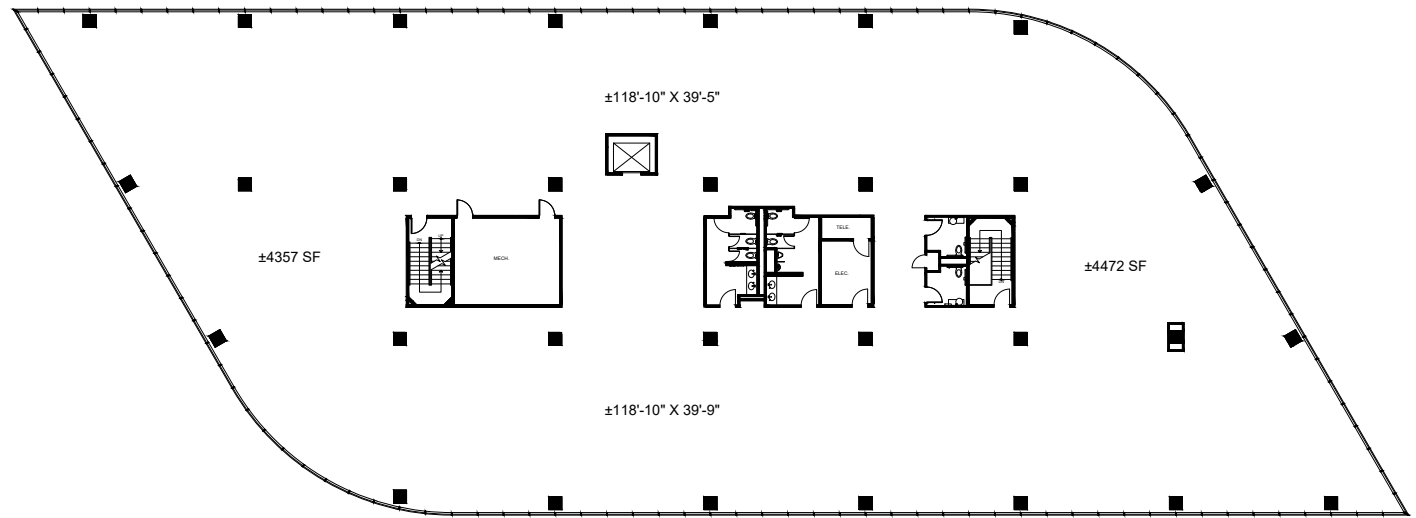

3333 LEE PARKWAY

SUITE 1200

21,652 RSF

[VIRTUAL TOUR](#)

3333 LEE PARKWAY
DALLAS, TX 75219

3333LEEPARKWAY.COM

Granite

www.graniteprop.com