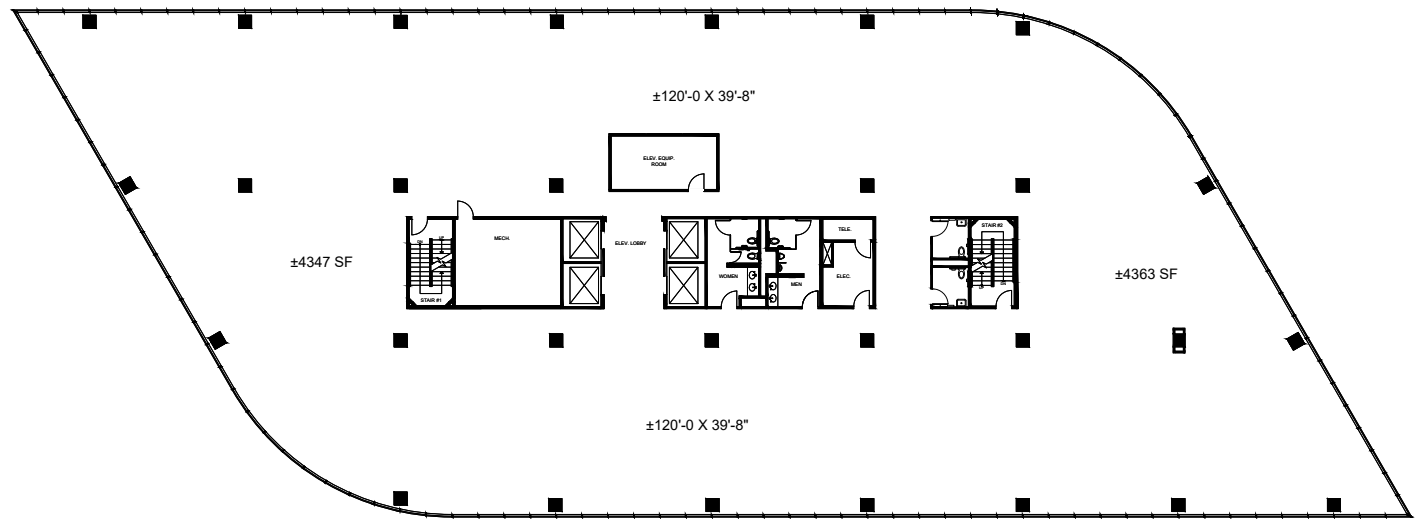

3333 LEE PARKWAY

SUITE 900

21,162 RSF

[VIRTUAL TOUR](#)

3333 LEE PARKWAY
DALLAS, TX 75219
3333LEEPARKWAY.COM

Granite
www.graniteprop.com