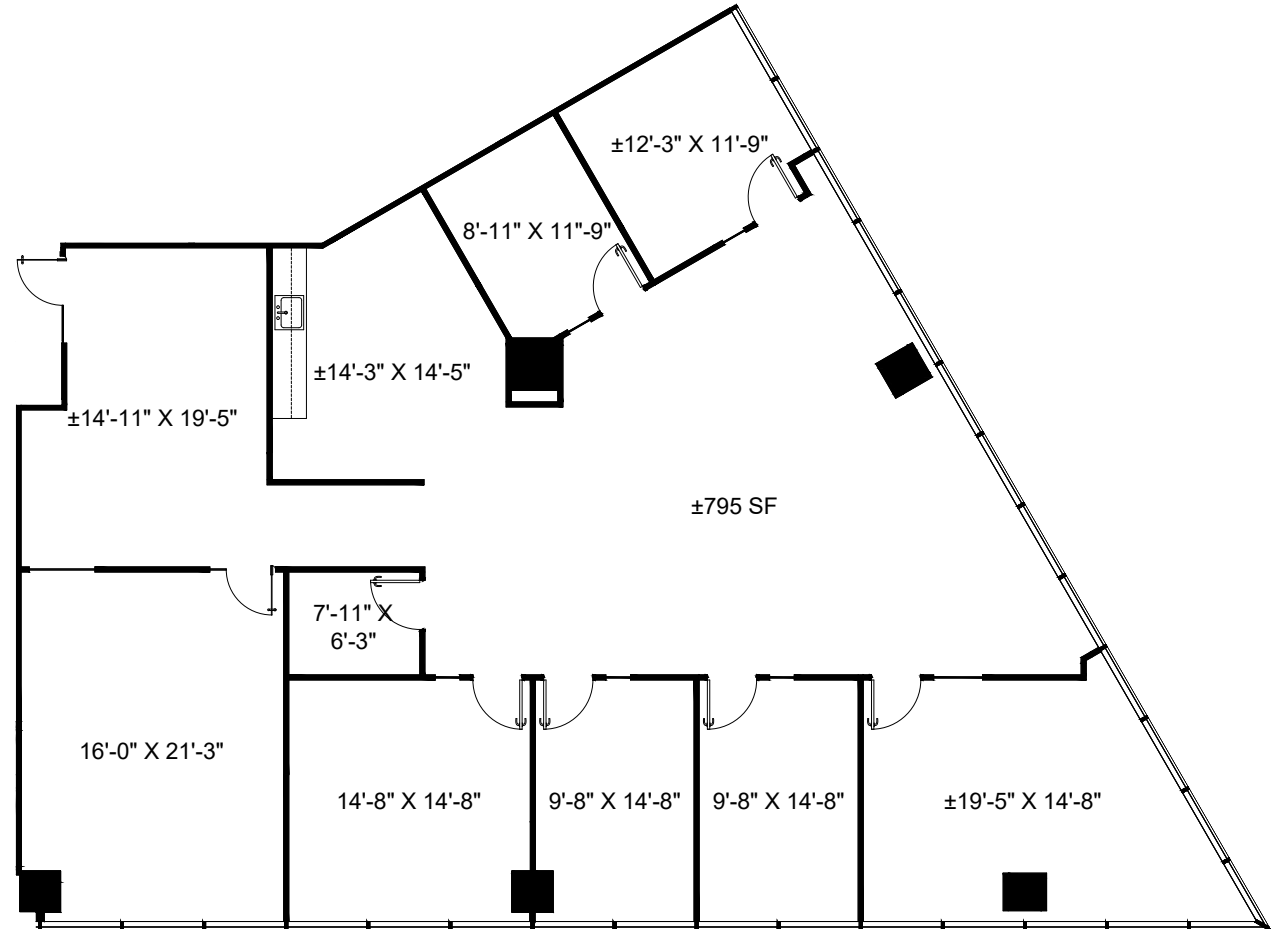

3333 LEE PARKWAY

SUITE 210
3,525 RSF

[VIRTUAL TOUR](#)

3333 LEE PARKWAY
DALLAS, TX 75219
3333LEEPARKWAY.COM

Granite
www.graniteprop.com